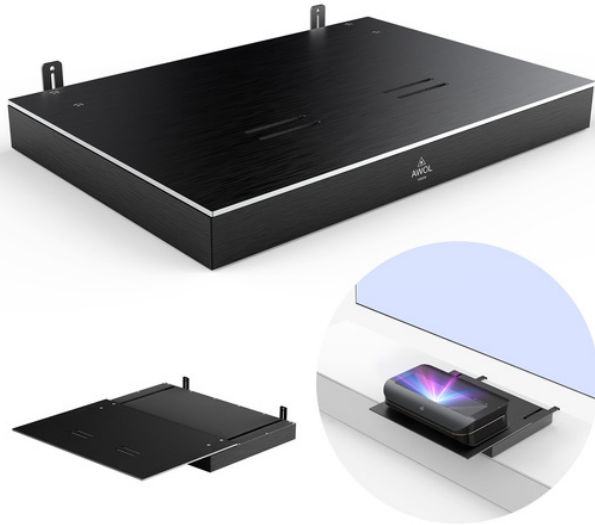

Motorized Slider Tray 120"

252599

AWOL Vision's motorized tray let's you get the best image possible, even from a slim TV bench standing right next to the wall! It syncs with your projector's power, saving you time and hassle of handling the motorized tray manually. With durable aluminum alloy construction and a quiet, smooth sliding process, this slider ensures the perfect projection every time. Mount it either to the wall or your TV cabinet, and release the full power of your UST, even those from other brands!

PRODUCT DETAILS

Project up to 120" with the TV-bench close to the wall

The IC-A120 Motorized Slider Tray is designed to save space and extend your ultra-short distance projection image up to 120" + for your AWOL Vision UST. No more worrying about the depth of your TV cabinet. It is also compatible with other UST projector brands, although the maximum image may vary for different brands.

Get the perfect projection every time

No app or complicated operation is required, and you can easily set the distance you want. Wait 30 seconds, and the slider remembers the last set position.

Synchronises with the projector's power on/off

When the slider is connected to the projector with a signal cable, it automatically switches off when the projector is turned on and back when turned off.

Durable and quiet

Aluminum alloy and high load capacity of up to 20kg ensure that the slider keeps your UST projector stable at all times. With the advanced brushless motor, the entire sliding process is smooth and quiet.