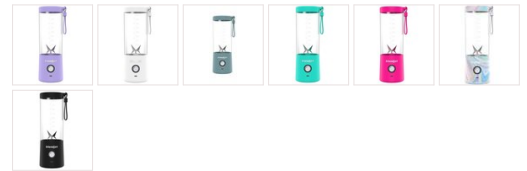

BlendJet 2 Portable Blender - Geode

251805

The BlendJet 2 portable blender with patented TurboJet technology makes blending easier and more convenient anywhere in the world. With a powerful motor and doubled battery capacity, it's five times more powerful than its predecessor. USB-C rechargeable, water-resistant, and self-cleaning, it's perfect for making smoothie-bar-quality beverages, protein shakes, and mixed drinks. Its compact design makes it ideal for adventures, and its quiet operation won't disturb others.

Farge

PRODUCT DETAILS

The Next-Gen Blender

BlendJet 2 serves up big blender power on the go. We created the BlendJet 2 portable blender so you can make anything you want, anywhere in the world — from a mountaintop to your kitchen countertop. It's easy and convenient to use at home, at work, outdoors, at the gym, in the car, at the beach, on vacation or wherever the day takes you.

Patented TurboJet Technology

Traditional blenders only use their blades to blend, but we invented a new method that makes every other blender obsolete. Our secret weapon? BlendJet 2's stainless steel blades are offset from the center of the base, which creates a tornado effect that blasts ingredients into the back of the jar 275 times per second, resulting in dramatically better blending. This technology — combined with a more powerful motor and doubled battery capacity — makes BlendJet 2 five times more powerful than BlendJet One.

Food Processing with Pulse Mode

With a double-press of the power button, your BlendJet 2 portable blender transforms into a powerful food processor that pulverizes veggies, fruits, nuts and more. You can pulse your way to tasty guacamole, pesto, salsa and hummus in mere seconds.