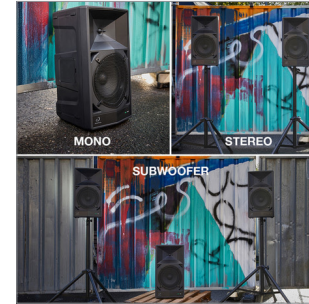

Switchable sound modes

The WAVE-EIGHT features several modes you can change between with a single switch to create the type of sound you need, including Mono, Stereo, and Subwoofer mode.

Combinable with the OMNIS-DUO

Easy portability

The extendable handle, casters, and additional grab handles make it easy to carry the WAVE-EIGHT to any location on your own. There's a pole socket built-in too, so you can mount the speaker on a stand for extra height.