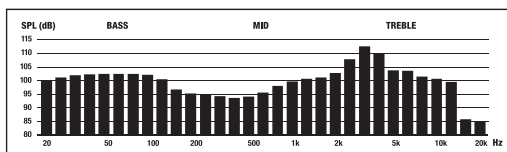

CONTROLS AND CONNECTIVITY

WIRELESS CONNECTIVITY	Bluetooth
WIRED CONNECTIVITY	3.5 mm Input
BLUETOOTH RANGE	10 m
CONTROL KNOB	Yes
MICROPHONE	Yes
VOICE CONTROL SERVICE	Optimised for the Google Assistant

INCLUDED IN THE BOX

BOX CONTENTS	• Monitor II A.N.C. Headphones • Removable 3.5 mm Cable • User Manual with Legal and Safety Information • USB-C Charging Cable • Canvas carrying bag

BATTERY

BATTERY PLAYING TIME	Up to 30 hours with Bluetooth and ANC
	Up to 45 hours with Bluetooth only
QUICK CHARGE	15-minute charge gives you up to five hours of wireless playtime
TIME TO FULL RECHARGE	2 hours

PHYSICAL UNIT

WEIGHT	320 g 11.29 oz
COLOURWAYS	Black

REQUIRED APPS

- Marshall Bluetooth app
- Google Assistant app

Google is a trademark of Google LLC. Sequences shortened and simulated. Prior setup required in the Assistant app.
The Google Assistant is not available in certain languages and countries.