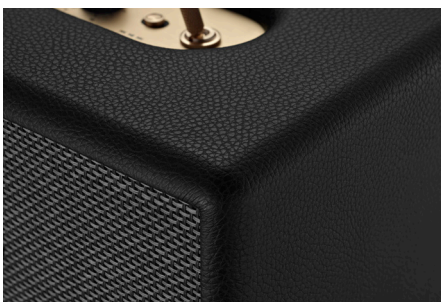

Long: Acton III is straight to business, so you can just pair and play without the hassle of a complex set-up. You'll find everything you need right there on the unit, including the Bluetooth pairing button, power switch, bass and treble controls and the control knob so you can easily control your music without ever picking up your device. Acton III is good to go the moment the mood for music takes you.

4. ICONIC DESIGN THAT STANDS APART

- Short:** Marshall has taken its signature rock 'n' roll home speaker line-up and given it a stripped-back look that makes a loud statement. Acton III comes in three finishes so you can choose the one that fits you.
- Medium:** Marshall has taken its signature rock 'n' roll home speaker line-up and given it a stripped-back look that makes a loud statement. Its iconic design knocks all other speakers off the shelf. Signature details such as the Marshall script and brass control knobs adorn the speaker, echoing the legacy of rock 'n' roll. Choose the finish that fits you – original Black, vintage Cream or relaxed Brown.
- Long:** Marshall has taken its signature rock 'n' roll home speaker line-up and given it a stripped-back look that makes a loud statement. Its iconic design knocks all other speakers off the shelf. The brass panel adorning the front of the speaker is now narrower and more streamlined, and the fret is colour-coordinated to match the overall finish. Acton III comes in three finishes so you can choose the one that fits you – original Black, vintage Cream or relaxed Brown. Signature details such as the iconic Marshall script and brass control knobs adorn the speaker, echoing the legacy of rock 'n' roll. The classic power switch is back, and sits pride of place on the top, calling back to the amplification heritage of Marshall. The control knob also makes an appearance on the top panel, so you can easily control your music without picking up your device. Acton III has an updated design but has never felt more Marshall.