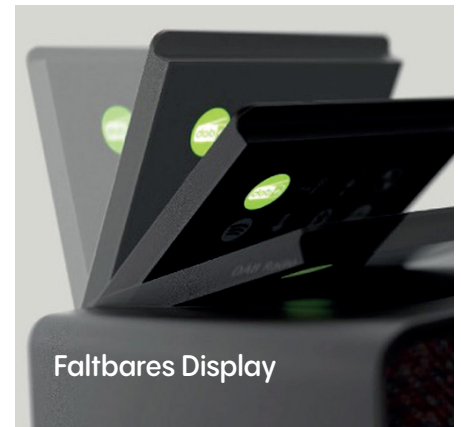

Joyful Listening

Evoke Spot – Wood Edition

Compact Music System with Cherry Wood Grill

Top 5 features

- Internet, DAB+, Spotify Connect and FM radio
- 2.4-inch foldaway colour display
- 4 preset buttons
- Illuminated volume wheel
- Alarm clock and timer

SmartRadio
 DAB+ · INTERNET · FM

DAB+ Radio

FM Radio

Internet Radio

Spotify Connect

Bluetooth

Podcasts

Bass-Reflex-Port

4+ Presets

2x Alarms

Sleep-Timer

Evoke Spot - Wood Edition

Compact Music System with Cherry Wood Grill

Although compact and easy to place, this small-format companion offers a diverse selection of music sources. From Spotify Connect, international radio stations, DAB+, Bluetooth to FM, the music system delivers perfectly placed sound for any home.