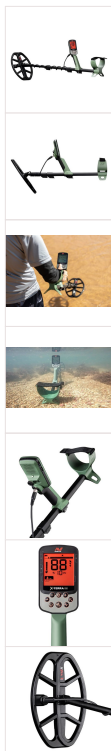

Minelab X-TERRA PRO waterproof metal detector

255536

Stand out from the crowd and step-up your detecting game with the all-new X-TERRA PRO treasure detector by Minelab. Out of the box, simply set your detector to match your terrain with Park, Field and Beach Search Modes and leave all the hard work up to the detector to start unearthing the treasure you seek. As your skills improve, X-TERRA PRO offers room to grow with PRO-SWITCH (Switchable Frequency Technology), so you can set it to 5, 8, 10, or 15 kHz at the press of a button and take control of any environment or situation that comes your way. Fully IP68 waterproof to 5 m and loaded with features like 5-audio modes, control pod flashlight, and handgrip vibration you'll be detecting like a pro from the moment you start swinging.

PRODUCT DETAILS

PRO-SWITCH TECHNOLOGY

There's deep and then there's Minelab deep. Driven by the enhanced Pro-Switch engine, the X-TERRA PRO machine gives you the power to switch frequencies so you can detect targets deep anywhere, in any condition.

FULLY WATERPROOF

Don't stop your search at the beach or the bank. This coin and treasure finder is fully waterproof and submersible up to 5 m so you can find gold, silver, jewelry, coins and other treasures underwater.