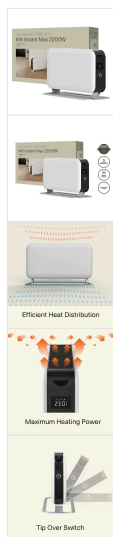

## Mill Instant MAX LED Portable Heater, 2200W, Silent, Electronic Thermostat

252312

Mill's CO2200LEDMAX is a silent, powerful 2200 Watt convector heater suitable for rooms up to 30m<sup>2</sup>. It has a 100% silent operation, beautiful aluminum base, an electronic display and a timer function.

Style

**LED THERMOSTAT, MECHANICAL THERMOSTAT**

### PRODUCT DETAILS

The beautiful Mill CO2200LEDMAX convector heater is suitable for rooms up to 30m<sup>2</sup>.

Thanks to its electronic thermostat, you can accurately set the desired temperature in degrees via the LED display. It is also 100% silent, has 2200 watts of power and a beautiful, stable aluminum base.

### Specifications

- Power: 2200 Watts
- LED display
- 3 settings for wattage; 1000 – 1200 – 2200 watts
- Electronic thermostat adjustable from 5 to 35 degrees
- Suitable for rooms up to 30 m<sup>2</sup>
- 100% silent operation
- Timer function with which you can indicate the number of hours for how long it should be active
- Heating element material: wire element
- Steel front panels with white aluminum foot
- Overheating & tip-over protection
- Cord: black, 160 cm
- Cord outlet placement: end
- Grounded Connection: Yes
- Product dimensions (W x D x H cm): 62,0 x 24,5 x 38,5 cm