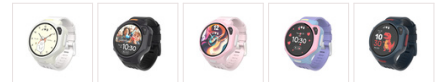

my
First

Fone R2 Kids Smartwatch, Nougat white

253256

Discover the myFirst Fone R2, a revolutionary smartwatch designed for kids aged 5-12. This all-in-one wearable combines a phone, GPS, music player, 5MP camera, clock, and fitness tracker. Features include a stunning 1.3-inch AMOLED display, customizable Magic Button, sleek design, and the myFirst Circle ecosystem for family connectivity. It's water-resistant, has eSIM technology for global connectivity, and offers comprehensive health monitoring. Enhanced with fun Memoji and GIFs, it's the perfect tech companion for young explorers.

Colour

PRODUCT DETAILS

myFirst Fone R2 - The ultimate all-in-one wearable smartwatch designed specifically for kids.

This innovative device seamlessly combines the functionalities of a phone, GPS tracker, music player, camera, clock, and fitness tracker, making it an ideal choice for children aged 5 to 12. It's fully compatible with the latest FoneOS and the myFirst Circle mobile application, ensuring kids can stay connected with their friends and families safely.

Stunning AMOLED display

This smartwatch boasts a brilliant 1.3-inch AMOLED screen with an enhanced pixel resolution of 360x360, ensuring sharper text and vibrant visuals. Whether you're indoors or outdoors, the screen remains clear and vivid. Thanks to the auto ambient light sensor, the AMOLED display adjusts its brightness according to the surrounding light conditions, all while consuming less power compared to traditional LCD screens.

Customize the New Magic Button

The Magic Button on top of the watch lets you access custom functions with single, double, or long presses. It's designed for both left- and right-handed users and can be operated effortlessly with your index finger. For example, a long press can send a voice message to your mom, a double click can open the camera, and a triple click can play music.