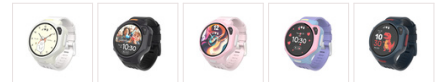

Fone R2 Kids Smartwatch, Mixed berries

253255

Discover the myFirst Fone R2, a revolutionary smartwatch designed for kids aged 5-12. This all-in-one wearable combines a phone, GPS, music player, 5MP camera, clock, and fitness tracker. Features include a stunning 1.3-inch AMOLED display, customizable Magic Button, sleek design, and the myFirst Circle ecosystem for family connectivity. It's water-resistant, has eSIM technology for global connectivity, and offers comprehensive health monitoring. Enhanced with fun Memoji and GIFs, it's the perfect tech companion for young explorers.

Colour

PRODUCT DETAILS

myFirst Fone R2 - The ultimate all-in-one wearable smartwatch designed specifically for kids.

This innovative device seamlessly combines the functionalities of a phone, GPS tracker, music player, camera, clock, and fitness tracker, making it an ideal choice for children aged 5 to 12. It's fully compatible with the latest FoneOS and the myFirst Circle mobile application, ensuring kids can stay connected with their friends and families safely.

Stunning AMOLED display

This smartwatch boasts a brilliant 1.3-inch AMOLED screen with an enhanced pixel resolution of 360x360, ensuring sharper text and vibrant visuals. Whether you're indoors or outdoors, the screen remains clear and vivid. Thanks to the auto ambient light sensor, the AMOLED display adjusts its brightness according to the surrounding light conditions, all while consuming less power compared to traditional LCD screens.

Customize the New Magic Button

The Magic Button on top of the watch lets you access custom functions with single, double, or long presses. It's designed for both left- and right-handed users and can be operated effortlessly with your index finger. For example, a long press can send a voice message to your mom, a double click can open the camera, and a triple click can play music.