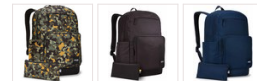

Case Logic Query Recycled Backpack 29L Dress Blue

250170

Perfect for students or anyone on the go, this 29L backpack has dedicated laptop storage plus plenty of space for books and personal items. Made from recycled materials.

Colour

PRODUCT DETAILS

Size **29L**

FEATURES

- Padded sleeve provides quality protection for laptops up to 15.6"
- Dedicated slip pocket fits tablets up to 10"
- Contoured padded shoulder straps and an air mesh back panel for airflow
- Two large side pockets conveniently store water bottles or other small items
- Front organization pocket includes storage for small electronics and pens, a key keeper and a zippered privacy pocket
- Two spacious main compartments, each big enough to fit books, folders, notebooks and personal items
- 100% recycled 600D polyester body material combined with padded, durable 100% recycled 1200D polyester base that's built to last
- Quick-access front pocket with soft lining to protect valuables
- Web haul handle to easily grab and go