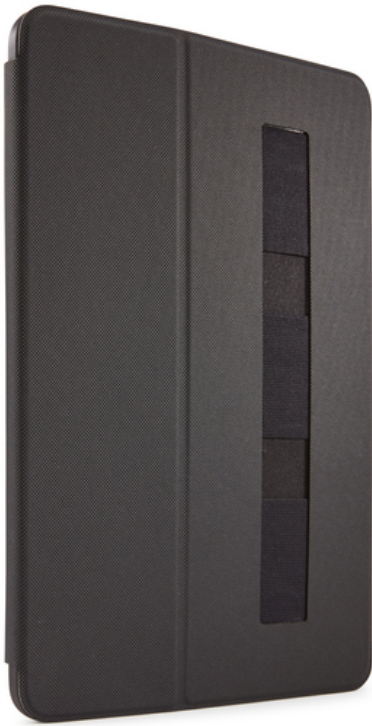

SnapView iPad 10.2" w PencilHolder Black

247410

Streamlined case securely snaps in place for optimal viewing and ergonomic typing.

Colour

Size

IPAD 10.2" (2019), IPAD AIR 10,9" (2020),
IPAD MINI 4-5

PRODUCT DETAILS

Features

- Protective TPU shell precisely fits the iPad 10.2"
- Snap-button locking system provides stable base for optimum viewing and typing
- Convenient storage for Apple Pencil or other stylus via integrated loops
- Soft, suede-like interior lining protects screen during transport
- Secure snap closure
- Unobstructed access to ports and controls
- Magnetic wake/sleep functionality
- Speaker channels direct sound toward user