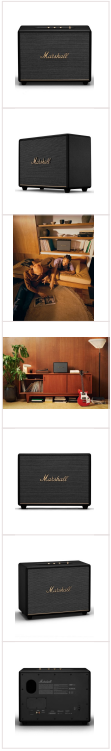

Marshall

Marshall Woburn III Bluetooth loudspeaker, Black

251549

As the heavyweight speaker of the home line-up, Woburn III is guaranteed to fill any space with immersive, home-shaking Marshall signature sound. Woburn III has been re-engineered with a three-way driver system, with a more powerful 6" woofer in a bass-reflex cabinet (tuned lower than previous generations), two 3/4" tweeters and the addition of two 2" midrange drivers. This updated system delivers greater clarity in the midrange, crisp treble and more controlled bass that is so low it nearly reaches the lowest frequency perceivable by the human ear. Angled tweeters and updated waveguides have been added to deliver a consistently solid sound that is so wide it chases you around the room.

Colour

PRODUCT DETAILS

HOME-SHAKING SOUND

Woburn III has an even wider soundstage than its predecessor and fills any space with immersive, home-shaking Marshall signature sound. Woburn III has been re-engineered with a new three-way driver system, which delivers more controlled, lower-frequency bass and greater clarity in the midrange. This new generation of Woburn has tweeters angled outwards and updated waveguides to deliver a consistently solid sound that is so wide it chases you around the room. Dynamic Loudness adjusts the tonal balance of the sound to ensure your music sounds brilliant at every volume. When you connect with HDMI, Night Mode keeps the neighbours happy, reducing louder sounds while ensuring quiet sounds are still audible.